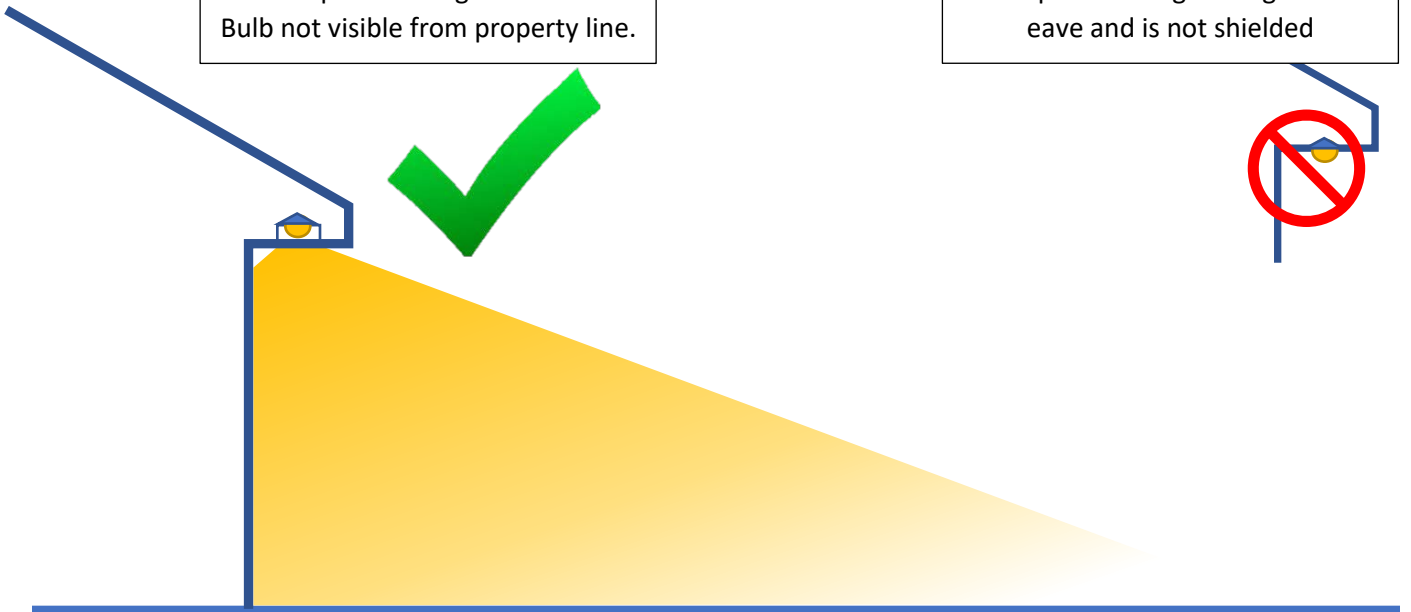

Not Acceptable
Example: Sconce with up lighting

Acceptable
Example: Sconce with no up lighting

Acceptable
Example: Soffit light shielded
Bulb not visible from property line.

Not Acceptable
Example: Soffit light hangs below
eave and is not shielded